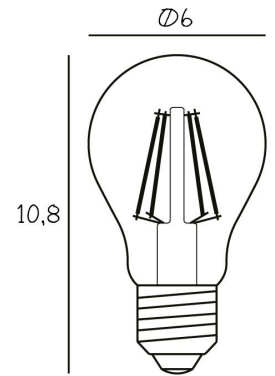

Package information

Package type: Cardboard box
Package Measurement:
L - 32 x W - 18 x H - 45 cm
Package weight - Total: 1,5 kg
Number of parcels: 1 pcs.
Colli quantity: 4 pcs.

Contents

- Glass
- Canopy
- Cord

Use restrictions

Environment - Indoors
IP Classification - IPXX
Certifications and labels

Safety instructions

If the cord or other electrical parts are damaged, switch off the lamp and do not use it until it is repaired by a qualified electrician.

Light source

Recommended bulb type: Arbitrary Bulb Ø60
Socket: E27
Voltage: 220 - 240 V (CE)
110 V (US)
Max. light output: 3,5 W LED
Colour Temp.: 2200 Kelvin
Lumen: 245
Dimmable: Yes
Lightbulb incl.: No