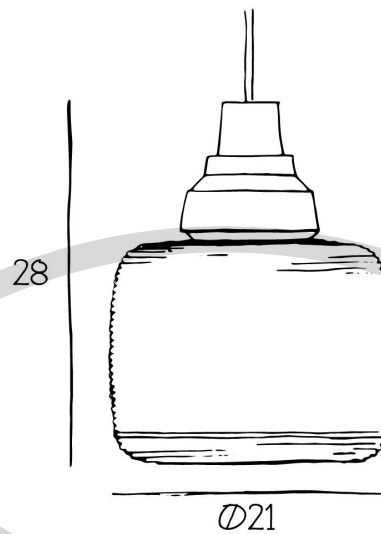

Technical drawing