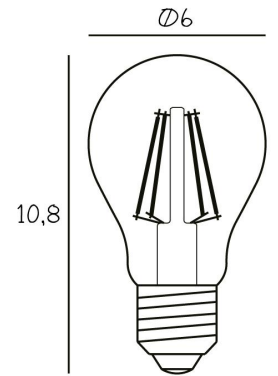

Package information

Package type: Cardboard box
Package Measurement:
L - 28 x W - 28 x H - 36 cm
Package weight - Total: 1,9 kg
Number of parcels: 1 pcs.
Colli quantity: 4 pcs.

Contents

- Glass
- Canopy
- Cord

Use restrictions

Environment - Indoors

IP Classification - IPXX

Certifications and labels

Safety instructions

If the cord or other electrical parts are damaged, switch off the lamp and do not use it until it is repaired by a qualified electrician.

Light source

Recommended bulb type: Arbitrary Bulb Ø60
Socket: E27
Voltage: 220 - 240 V (CE)
110 V (US)
Max. light output:
3,5 W LED
Colour Temp.: 2200 Kelvin
Lumen: 245
Dimmable: Yes
Lightbulb incl.: No