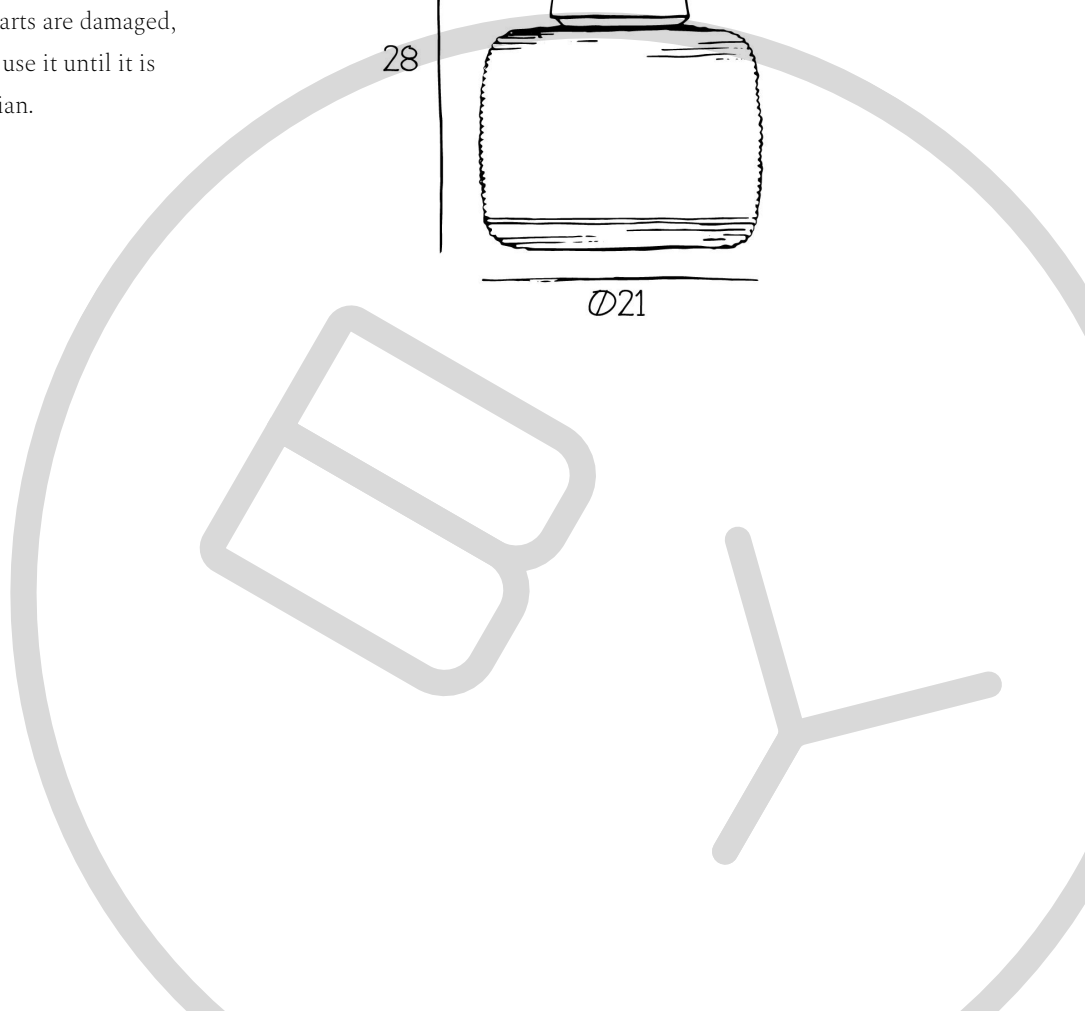

Technical drawing